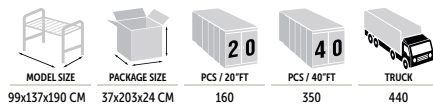

06

Twin over Full

Metal Bunk Bed

Twin over Full

TECHNICAL INFORMATION

07