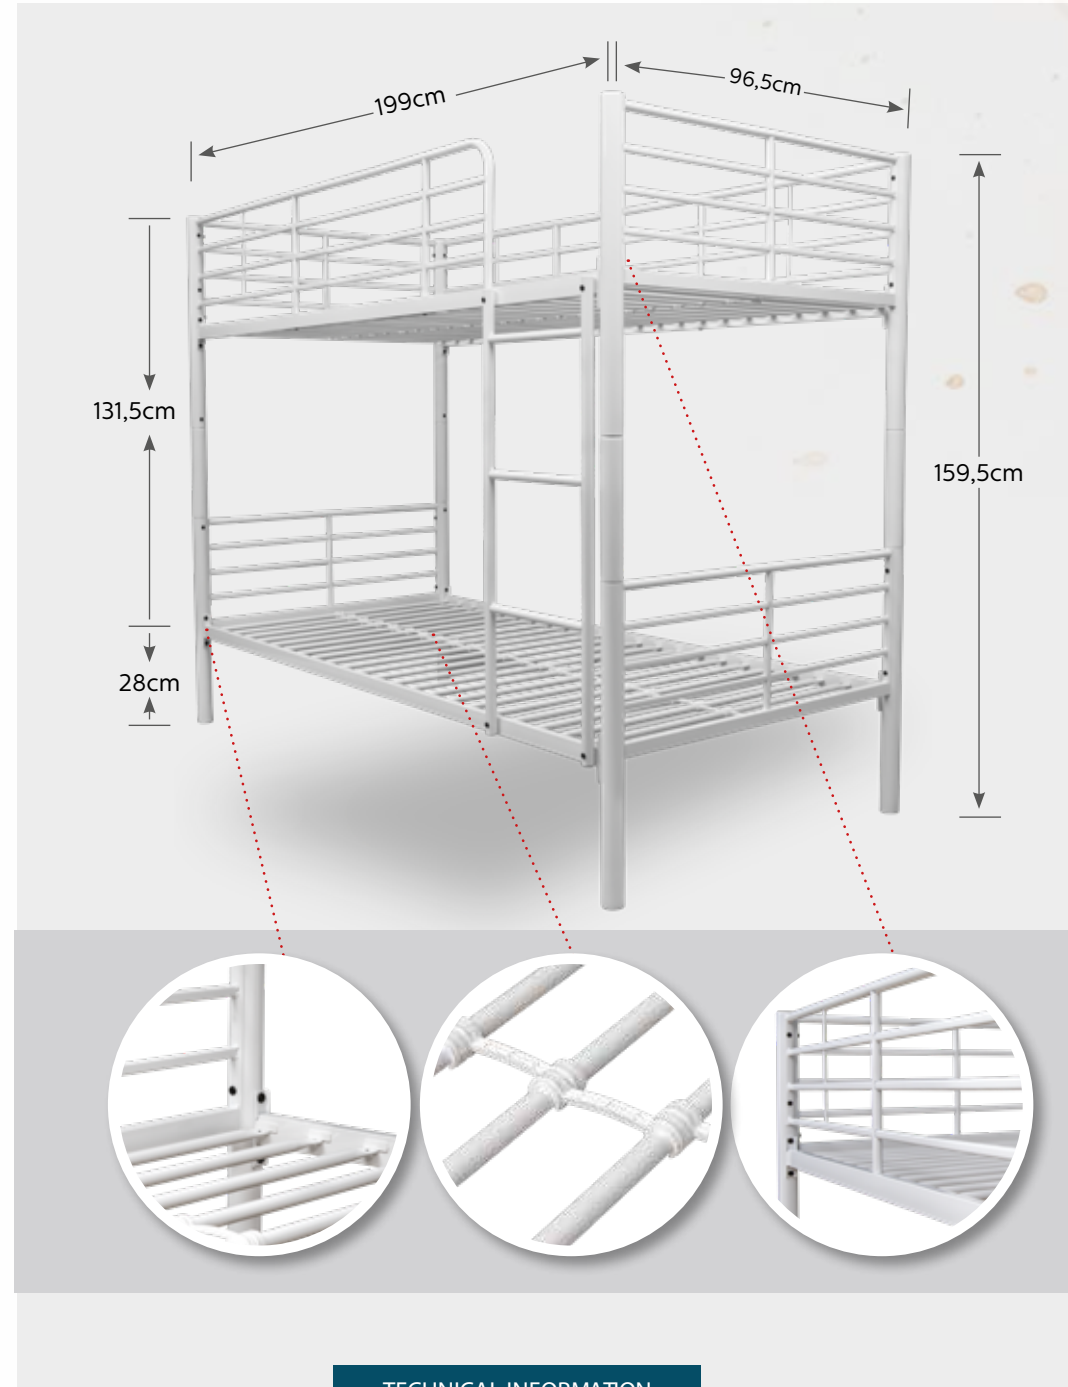

Convertible Twin Over Twin Metal Bunk Bed

TECHNICAL INFORMATION

CHASSIS COLORS		PACKAGE SIZE			TRUCK	
GREY	BLACK	MODEL SIZE	PACKAGE SIZE	PCS / 20' FT	PCS / 40' FT	
		90x190 CM	43.5x206.5x18 CM	175	400	490
		90x200 CM	43.5x216.5x18 CM	170	380	475