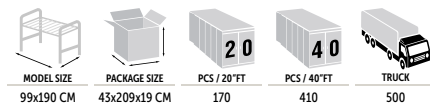

04

Twin over Twin

Metal Bunk Bed

TECHNICAL INFORMATION

ENJOY THE *comfort*
WITH PRODUCT IN MANY COLOURS

05